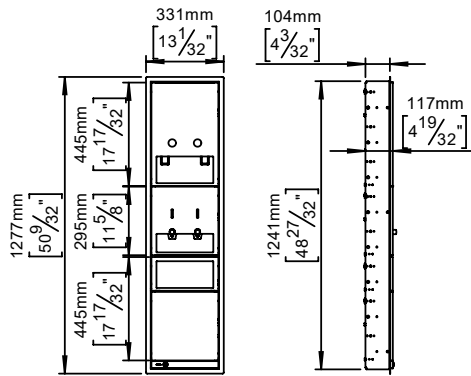

Sanitary panel HDR

Knud Holscher collection

Product HDK, module, size 8 recessed, satin finish.

Tender text Knud Holscher collection, sanitary panel, HDK, module size 8, recessed. Manufactured in the highest quality marine grade, AISI 316 stainless steel, protecting against high levels of corrosion. 5-year warranty.

Product specification Dimensions: 1277x331x121mm
 Net weight: 30kg
 Material: stainless steel AISI 316
 Surface finish: satin grain 320, crafted by hand
[5-year warranty \(5 years for coated items\)](#)
 Waste bin capacity: 8L
 Towels: C, Z, Multi- and Interfold (minimum 230x80 is recommended)
 Magazine: 260x350x105mm
 Capacity: approx. 350 pcs. 2 layer interfold
 Chemical: liquid soap, lotion or disinfectant