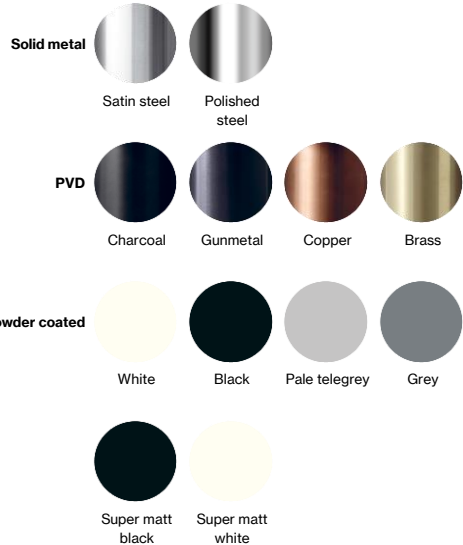

Available finishes

Spare parts/ accessories

Mounting <https://dline.com/mounting-instructions/>

Product care

d line products are produced in the highest quality marine grade AISI 316 stainless steel. To sustain the unique d line finish please follow the below instructions:

- Wash down the surfaces using soapy water or mild detergent
- Always thoroughly rinse off with clean water
- To complete the cleaning procedure dry/polish the surface with a soft dry cloth

Please do not use scouring powder, steel wool, chloride based detergents or other aggressive cleaning products as these may damage the surface.

If spots or corrosion appear on the surface it is not due to the stainless steel quality, but to impurities in the environment, aggressive conditions or improper or insufficient cleaning.